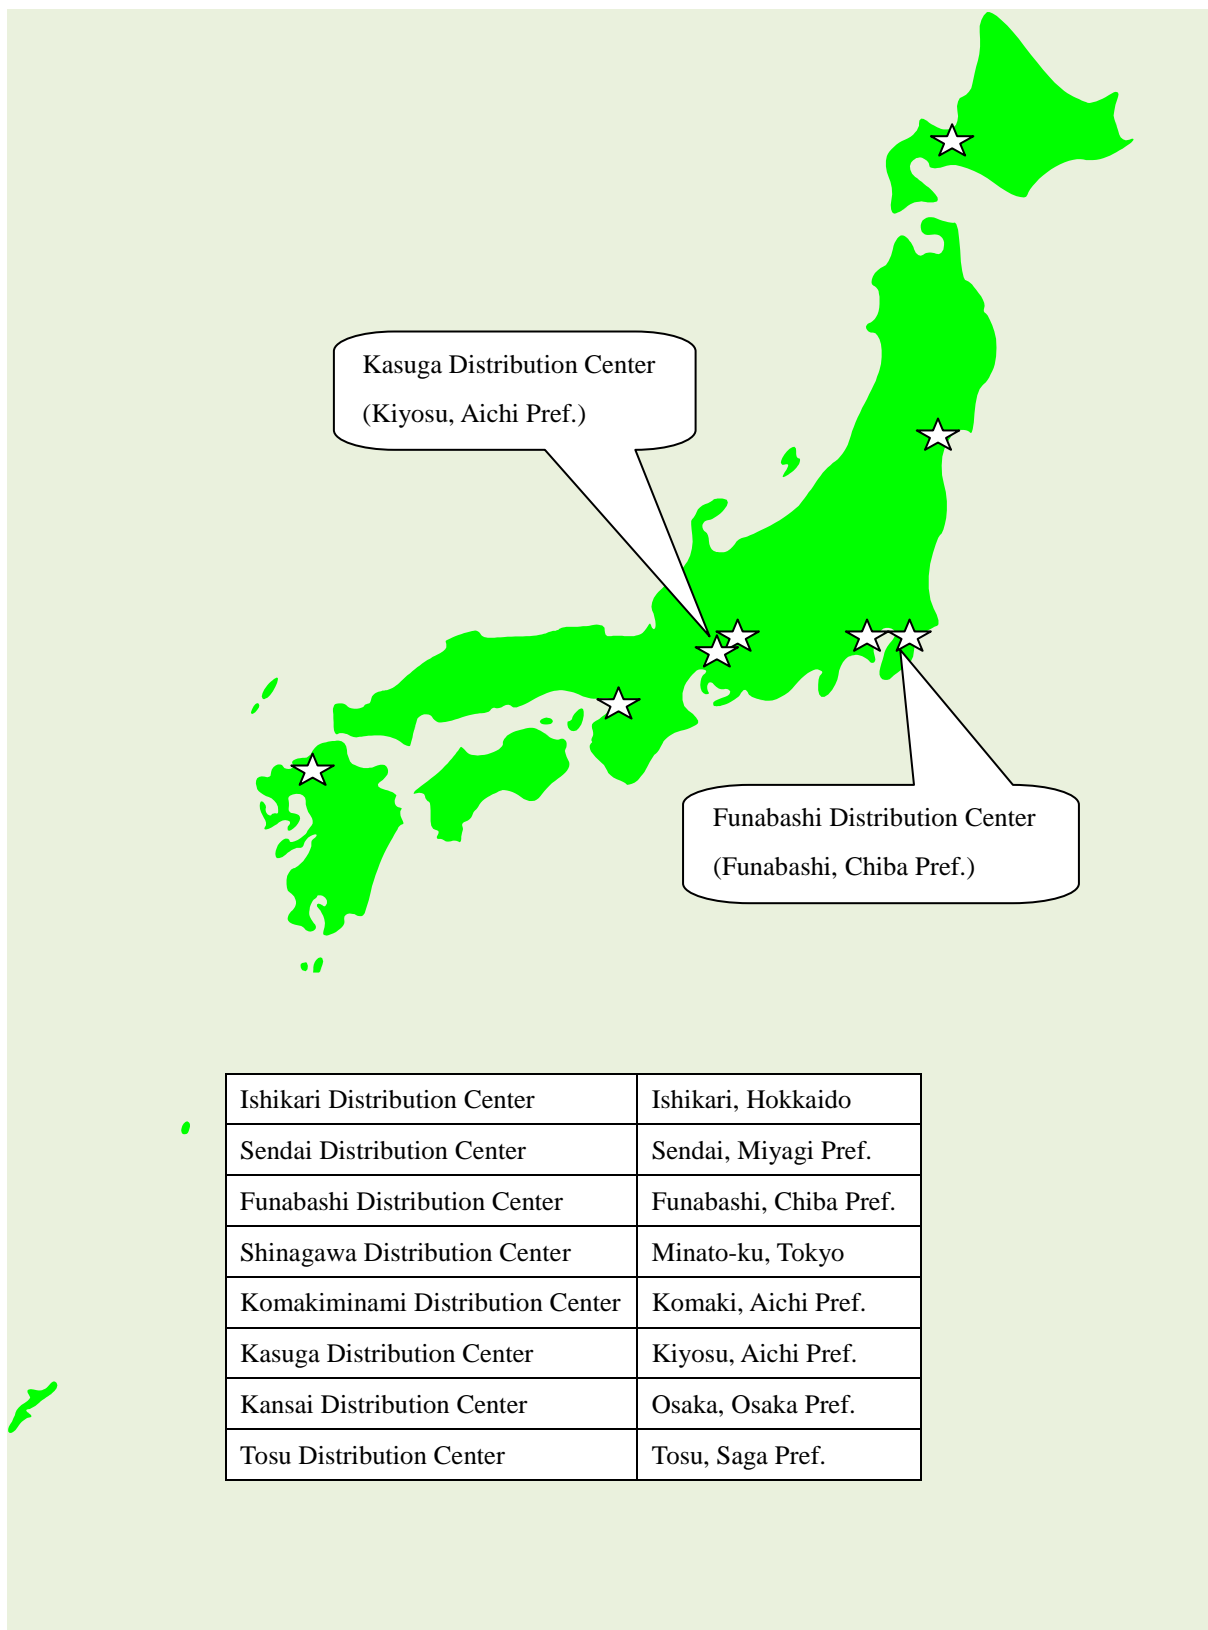

Logistic Network's Main Distribution Centers

Ishikari Distribution Center	Ishikari, Hokkaido
Sendai Distribution Center	Sendai, Miyagi Pref.
Funabashi Distribution Center	Funabashi, Chiba Pref.
Shinagawa Distribution Center	Minato-ku, Tokyo
Komakiminami Distribution Center	Komaki, Aichi Pref.
Kasuga Distribution Center	Kiyosu, Aichi Pref.
Kansai Distribution Center	Osaka, Osaka Pref.
Tosu Distribution Center	Tosu, Saga Pref.